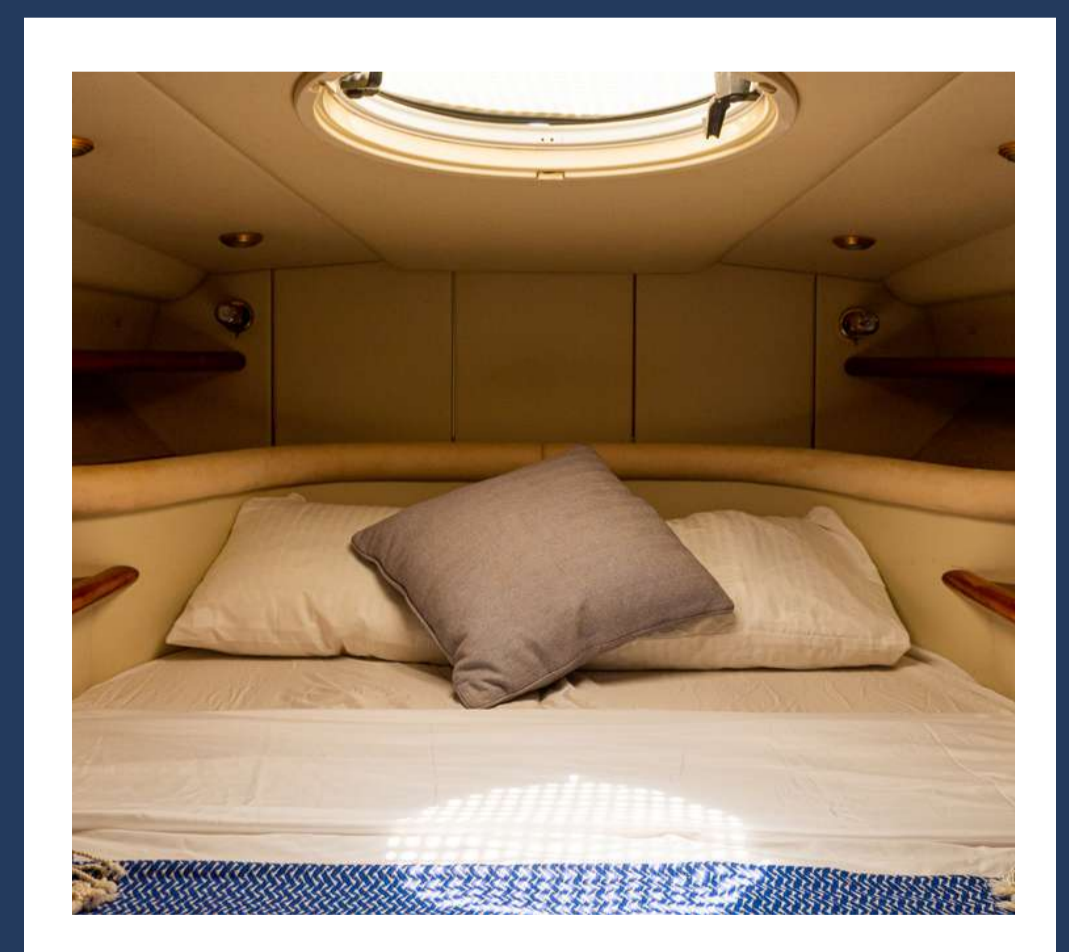

Breakin' Rules

Maximum capacity for 12 people.

- Snorkel gear and life jackets
- 2 cabins
- 2 bathrooms
- Speakers with Bluetooth

All boats include:

Towels

Snorkel equipment

Lilly Pad

Paddle board

Water bottles

Purified Ice

Surface Driving

Maximum capacity for 12 people.

- Snorkel gear and life jackets
- 3 cabins
- 2 bathrooms
- Speakers with Bluetooth

All boats include:

Towels

Snorkel equipment

Lilly Pad

Paddle board

Water bottles

Purified Ice

In Debt

Maximum capacity for 8 people.

- Snorkel gear and life jackets
- 1 cabin
- 1 bathroom
- Speakers with Bluetooth

All boats include:

- Snorkel gear and life jackets
- 1 cabin
- 1 bathroom
- Speakers with Bluetooth

All boats include:

Towels

Snorkel equipment

Lilly Pad

Paddle board

Water bottles

Purified Ice