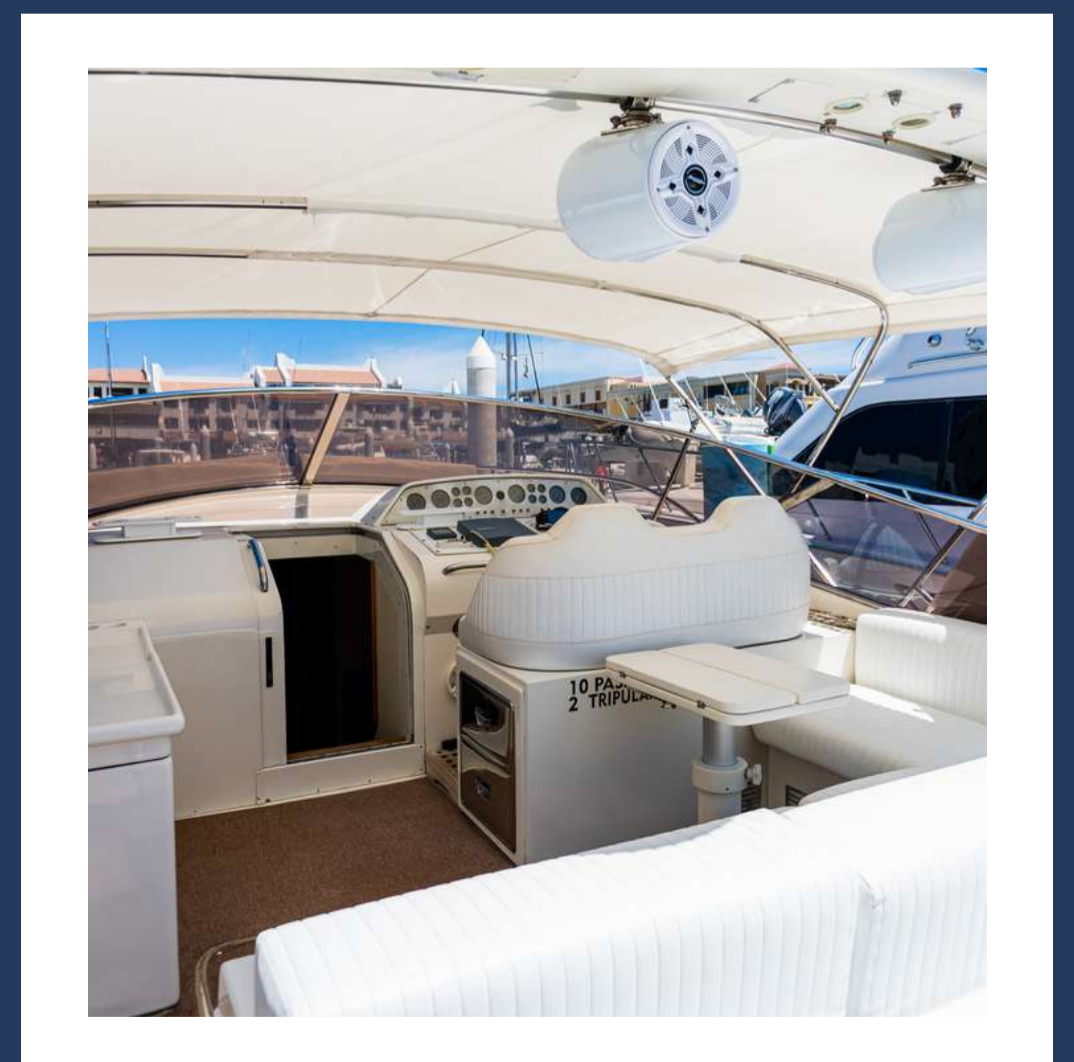

Breakin' Rules

Maximum capacity for 12 people.

- Snorkel gear and life jackets
- 2 cabins
- 2 bathrooms
- Speakers with Bluetooth

All boats include:

Towels

Snorkel equipment

Lilly Pad

Paddle board

Water bottles

Purified Ice

Surface Driving

Maximum capacity for 12 people.

- Snorkel gear and life jackets
- 3 cabins
- 2 bathrooms
- Speakers with Bluetooth

All boats include:

Towels

Snorkel equipment

Lilly Pad

Paddle board

Water bottles

Purified Ice

In Debt

Maximum capacity for 8 people.

- Snorkel gear and life jackets
- 1 cabin
- 1 bathroom
- Speakers with Bluetooth

All boats include:

- Snorkel gear and life jackets
- 1 cabin
- 1 bathroom
- Speakers with Bluetooth

All boats include:

Towels

Snorkel equipment

Lilly Pad

Paddle board

Water bottles

Purified Ice