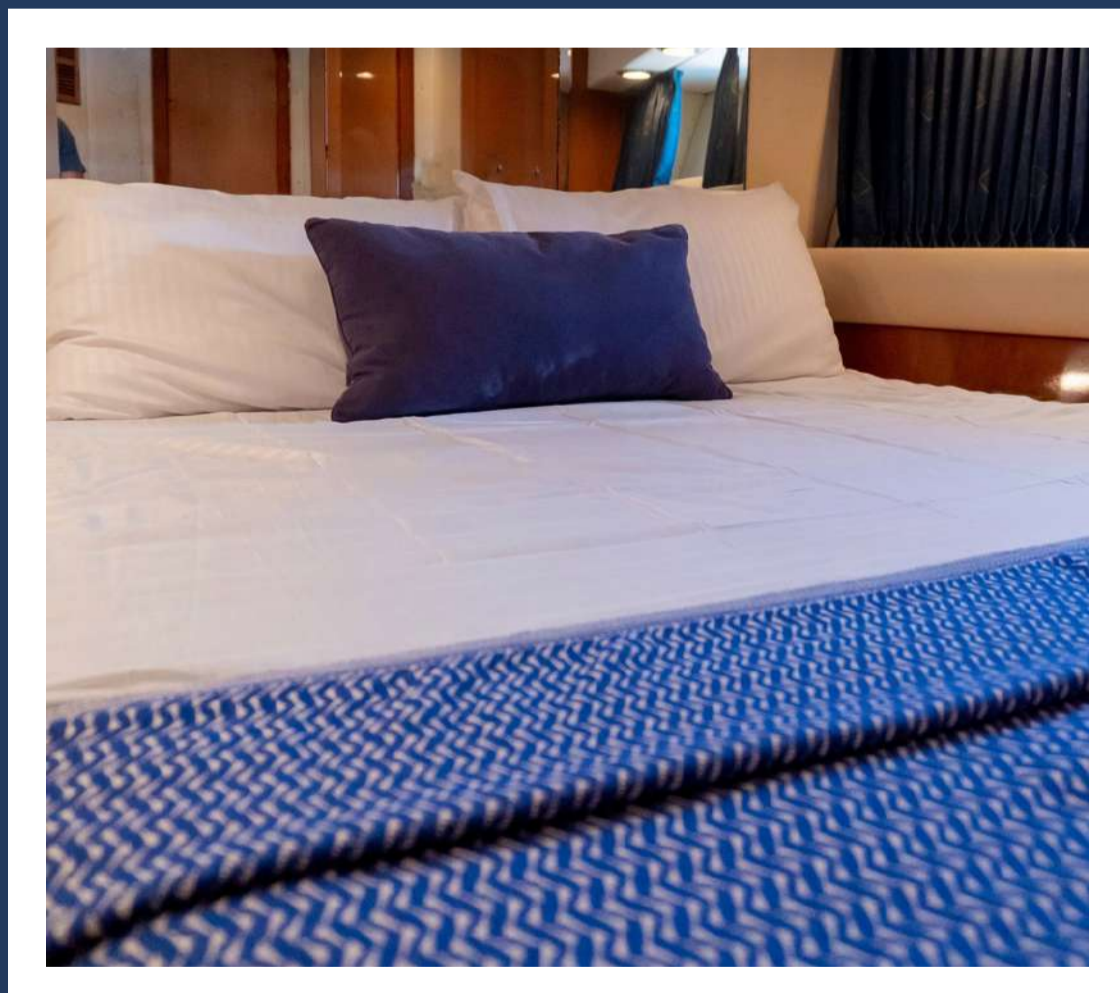

All boats include:

Towels

Snorkel equipment

Lilly Pad

Paddle board

Water bottles

Purified Ice