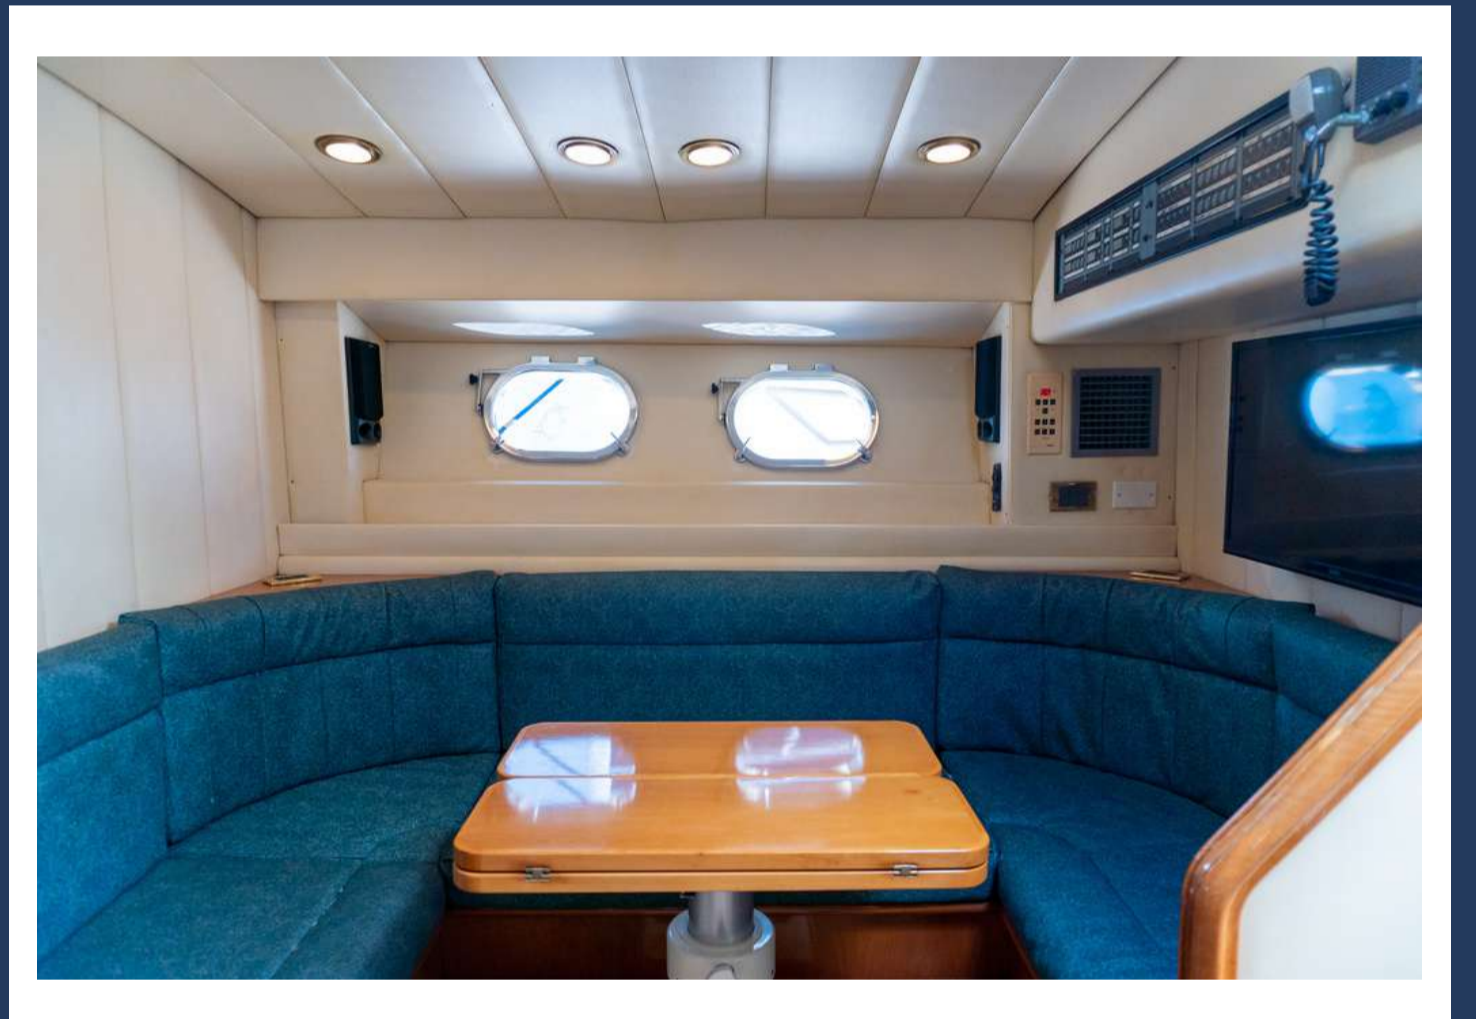

All boats include:

Towels

Snorkel equipment

Lilly Pad

Paddle board

Water bottles

Purified Ice